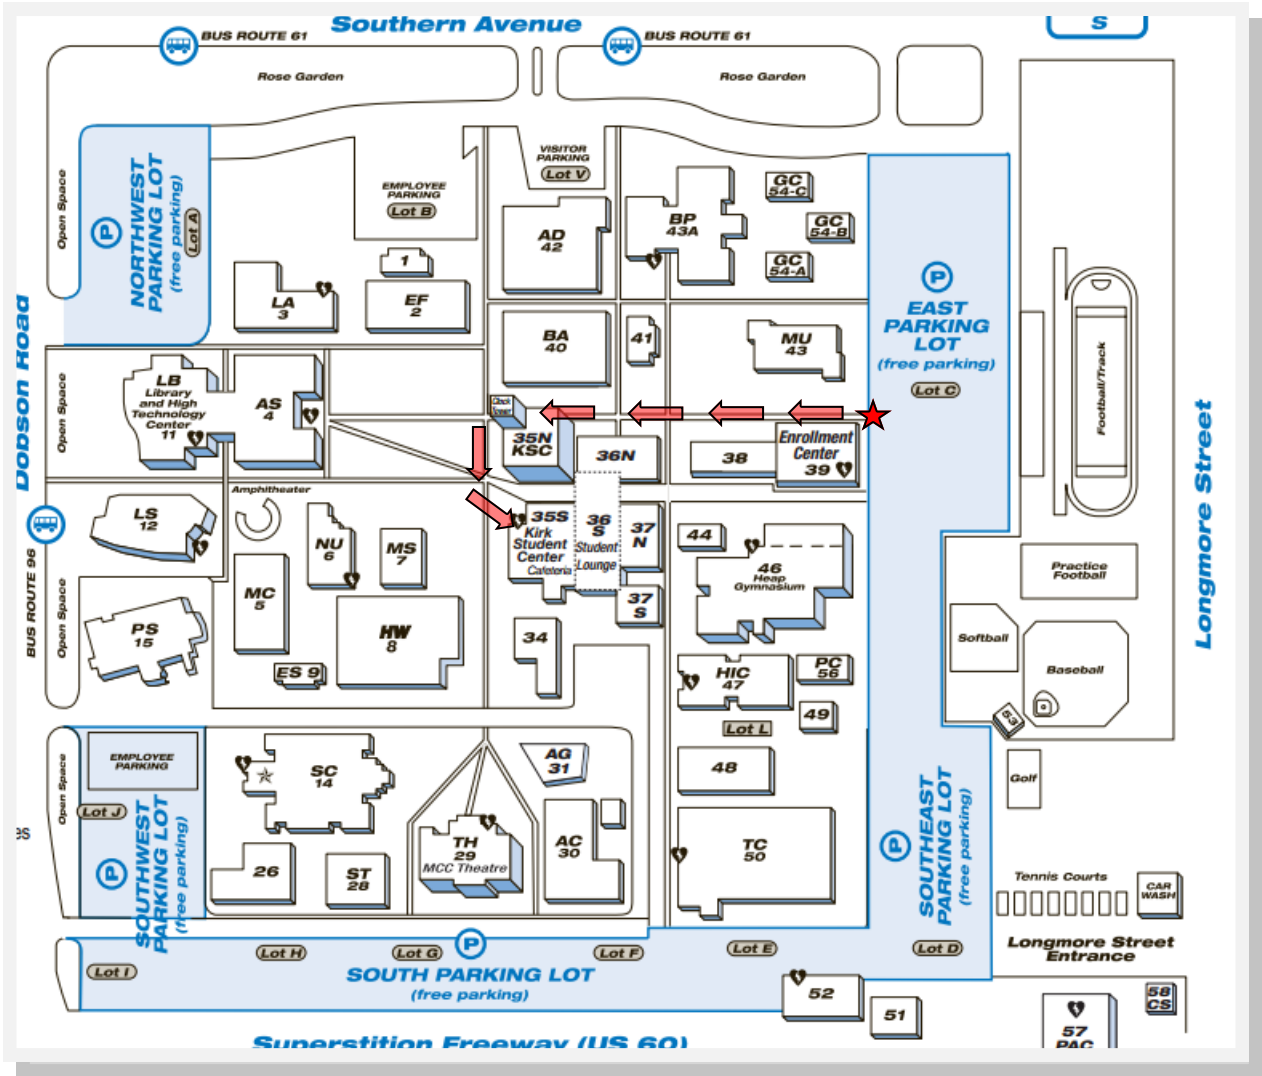

# Mesa Community College DAV Legal Clinic Map

1833 W. Southern Ave in Mesa

- Park in East Parking Lot
- Follow sidewalk leading to clock tower
- Turn left at clock tower, Kirk Student Center in the next building on the left

There will be signs starting at the sidewalk in the East Parking lot that will direct you to the Kirk Student Center. The Navajo room is just inside the main door. Call the Legal Clinic Director for any questions at (480) 363-6880

Start at the red star ★ and follow the red arrows on the map to the Kirk Student Center